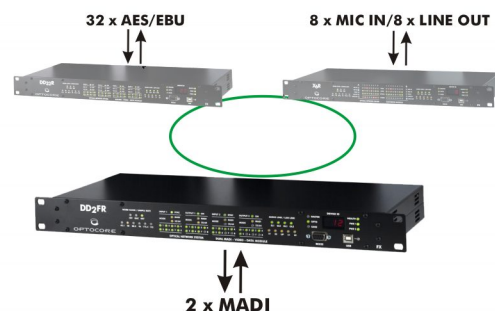

OPTOCORE CONNECTS EVERYTHING

END OF THE YEAR SALE

Special limited offer applies to Optocore **DD2FR-FX** and **DD4MR-FX** devices which handle multiple MADI streams with single channel control.

DD2FR-FX 2 x Optocore Fiber Link
2 x SC MADI Port
 1 x WC I/O
 Digico compatibility

DD4MR-FX 2 x Optocore Fiber Link
2 x BNC MADI Port
 1 x WC I/O
 Digico compatibility

SPECIAL PRICE: € 1.995,-*

Digico loop with
 Optocore DD MADI device.

Standalone Optocore Network
 with DD MADI device.